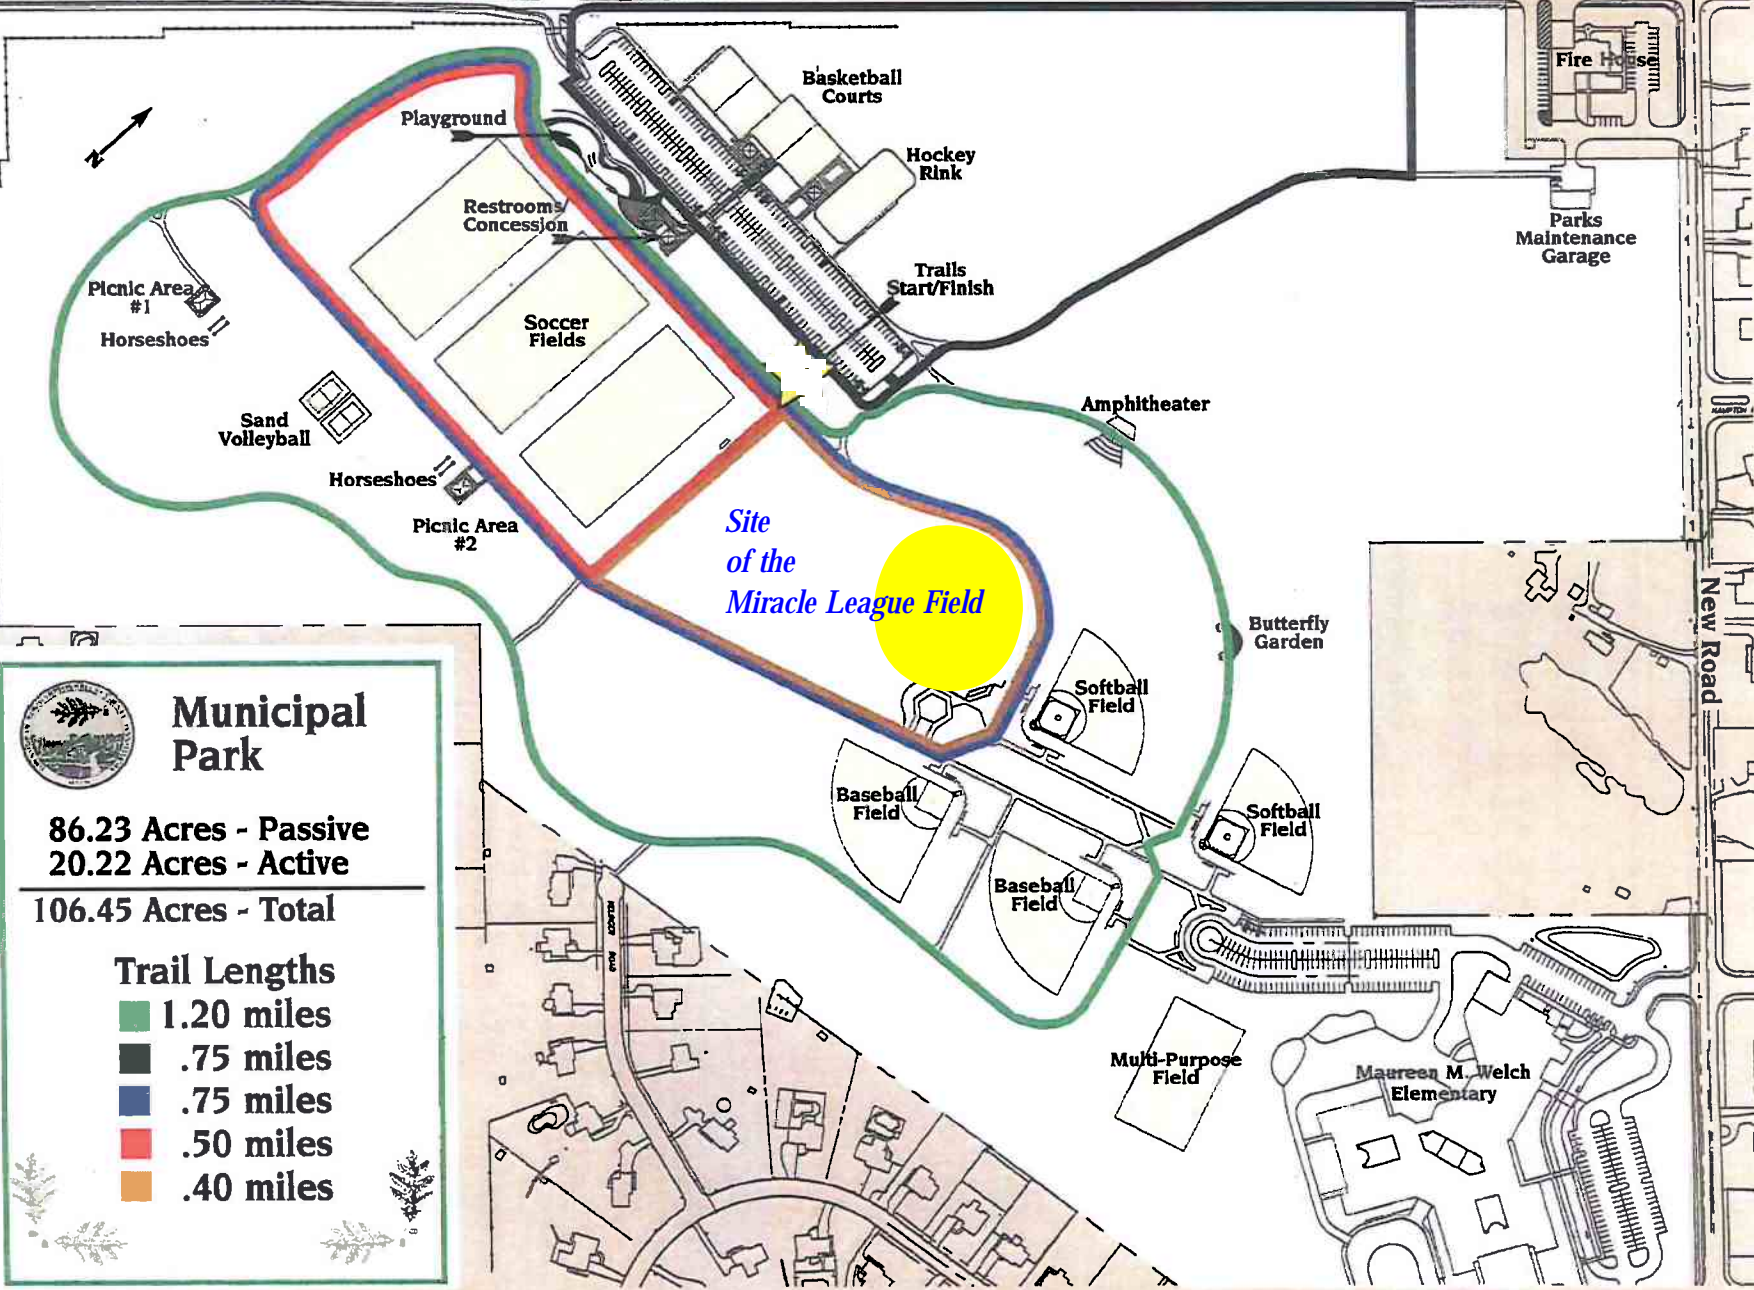

Northampton Township Municipal Park

Hatboro Road

Hatboro Road

Municipal Park

86.23 Acres - Passive
20.22 Acres - Active

106.45 Acres - Total

Trail Lengths

- 1.20 miles
- .75 miles
- .75 miles
- .50 miles
- .40 miles

Bristol Road

New Road

Maureen M. Welch
Elementary